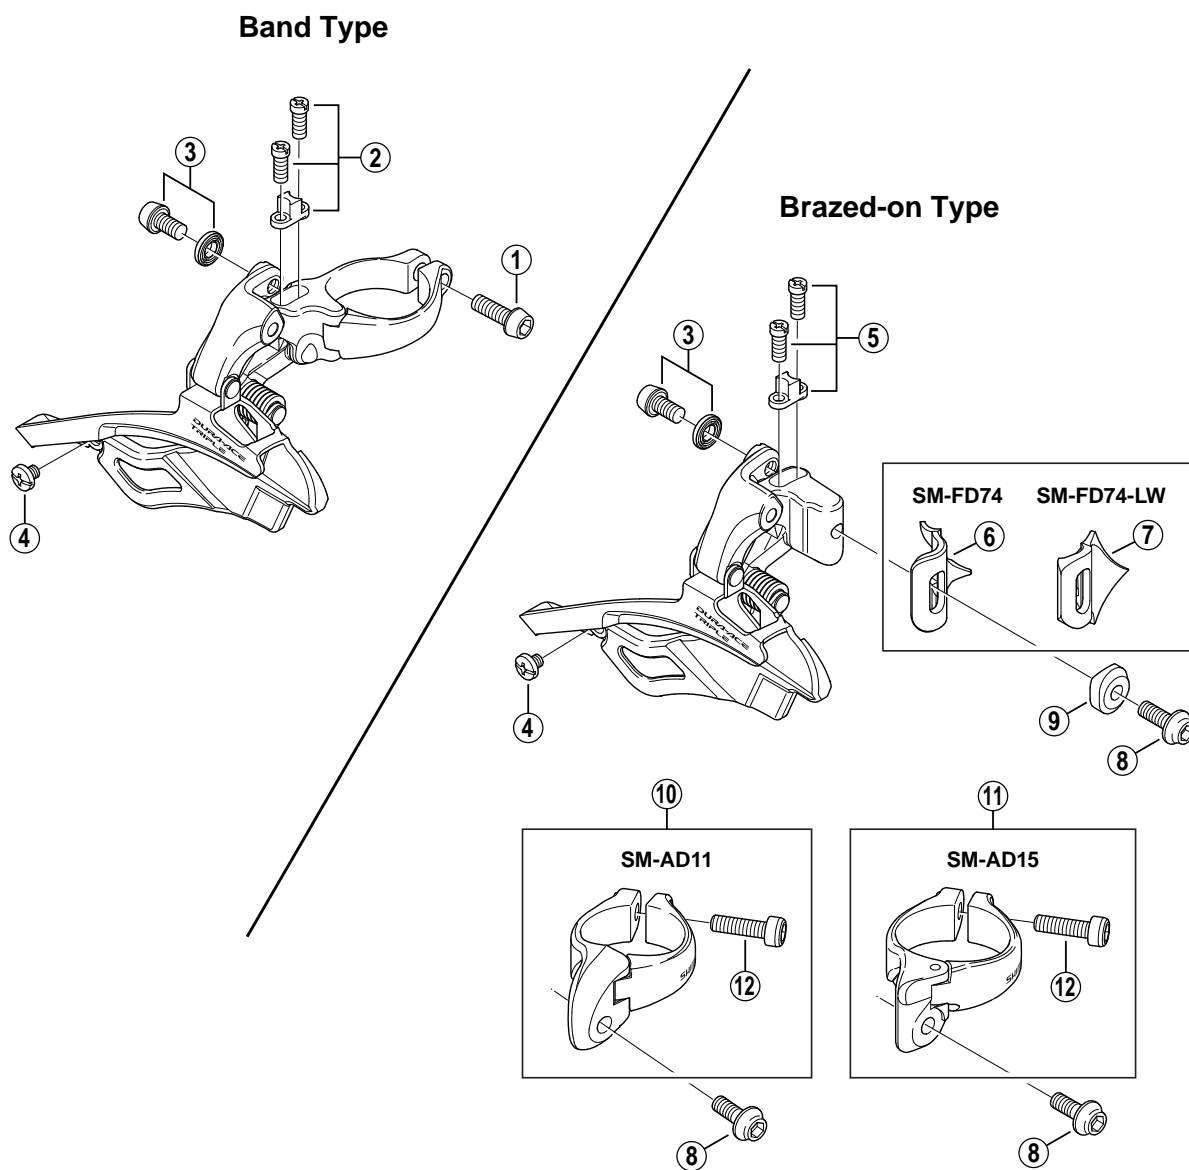

DURA-ACE Front Derailleur

FD-7803 For Triple Gear

ITEM NO.	SHIMANO CODE NO.	DESCRIPTION
1	Y-5A4 07050	Clamp Bolt (M5 x 15)
2	Y-5HX 98010	Stroke Adjust Screws (M4 x 10) & Plate
* 3	Y-5LB 98020	Cable Fixing Plate & Bolt (M5 x 8)
4	Y-58G 14000	Chain Guide Fixing Screw (M4 x 3)
5	Y-5HX 98030	Stroke Adjust Screws (M4 x 10) & Plate for Brazed-on Type
6	Y-580 32000	SM-FD74 Brazed-on Bracket
7	Y-580 32100	SM-FD74-LW Brazed-on Bracket (Investment Cast)
8	Y-5C2 52000	Clamp Bolt (M5 x 13.5) for Brazed-on Type
9	Y-5C2 53000	Radius Washer for Brazed-on Type
10	Y-5HX 98050	SM-AD11 Clamp Band Unit ϕ 31.8 mm (1-1/4") for Brazed-on Type
11	Y-5HX 98060	SM-AD15 Clamp Band Unit ϕ 34.9 mm (1-3/8") for Brazed-on Type
12	Y-59L 19100	Clamp Bolt (M5 x 17.5) for SM-AD11/AD15