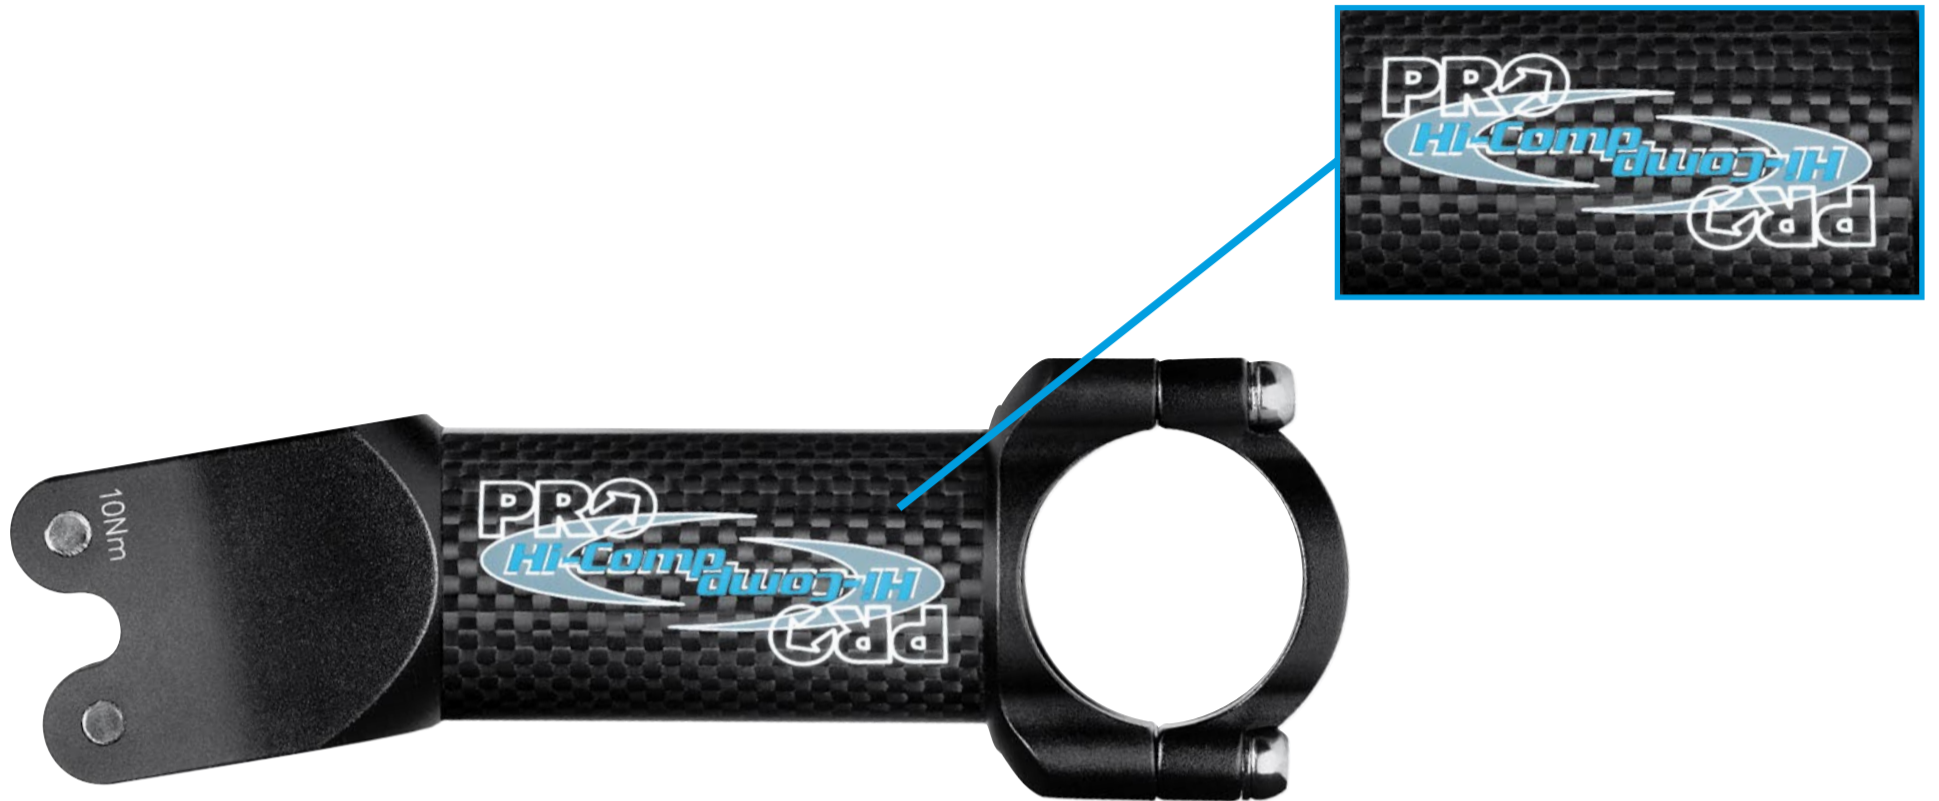

IMPORTANT SAFETY INFORMATION

VOLUNTARY RECALL

of PRO "Hi-Comp" bicycle stems

PRO has identified a potential safety issue involving the PRO Hi-Comp road racing bicycle stems produced between November 2003 and June 2006. Due to fatigue these stems may crack and eventually break. If this happens during cycling, the cyclist may lose control of the bicycle, which could lead to serious injuries.

As all PRO products should meet the highest industry standards, as a precautionary measure, and in the interest of putting the safety of its consumers first, PRO has decided to undertake a voluntary recall of all affected stems.