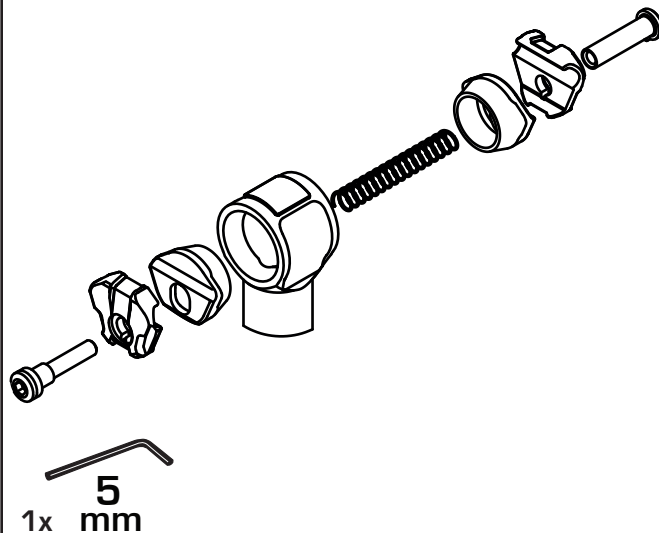

PRO KORYAK

PRO KORYAK + FIX-AID
DROPPER SEATPOST
INSTALLATION
PR510075

F1.

F2.

F3.

PRO FIX-AID
Mounting paste/ Pate de montage

F4.