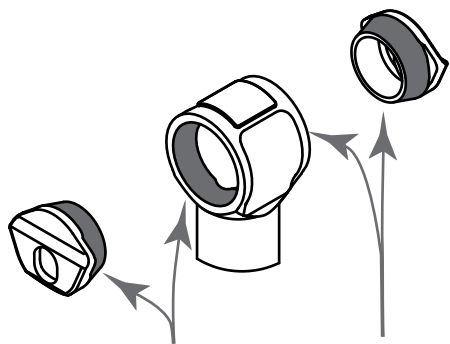

PRO KORYAK

PRO KORYAK + FIX-AID
DROPPER SEATPOST
INSTALLATION
PR510075

F1.

F2.

F3.

PRO FIX-AID
Mounting paste/ Pate de montage

F4.