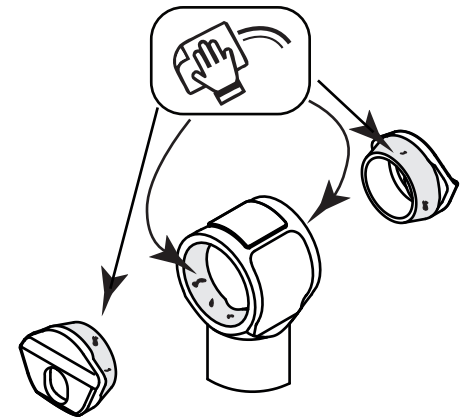

PRO KORYAK

PRO KORYAK + FIX-AID
DROPPER SEATPOST
INSTALLATION
PR510075

F1.

F2.

F3.

PRO FIX-AID
Mounting paste/ Pate de montage

F4.