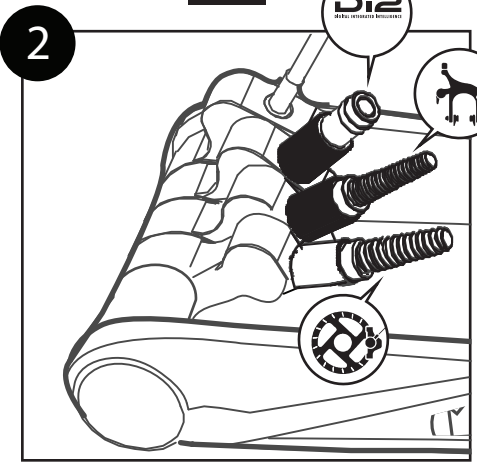

PRO Internal routing tool  
INSTRUCTIONS  
PRS10086

8a

8b

8c