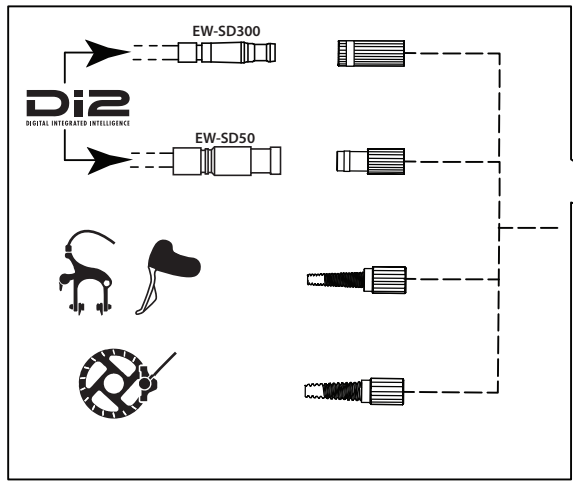

PRO Internal routing tool  
INSTRUCTIONS  
PRS10086

8a

8b

8c