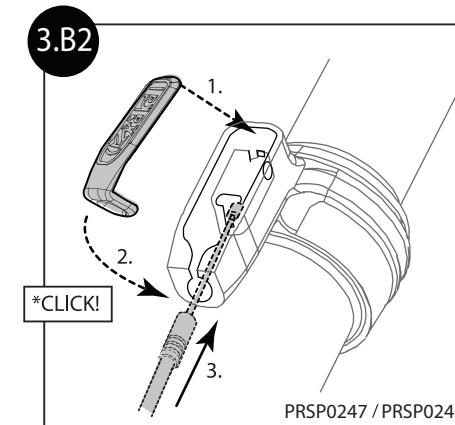

PRO LT
DROPPER SEATPOST
INSTALLATION
PRSI0094

OPTION A: PRAC0211

OPTION B: PRAC0212

WWW.PRO-BIKEGEAR.COM