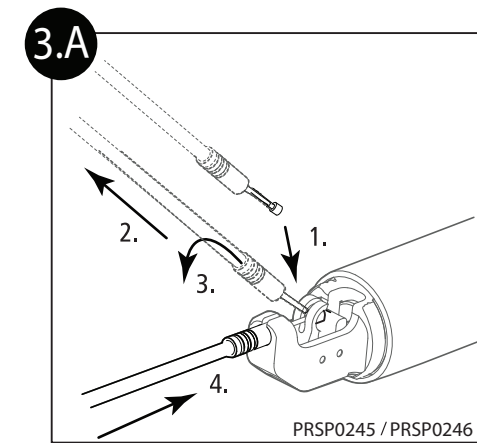

PRO LT
DROPPER SEATPOST
INSTALLATION
PRSI0094

OPTION A: PRAC0211

OPTION B: PRAC0212

WWW.PRO-BIKEGEAR.COM