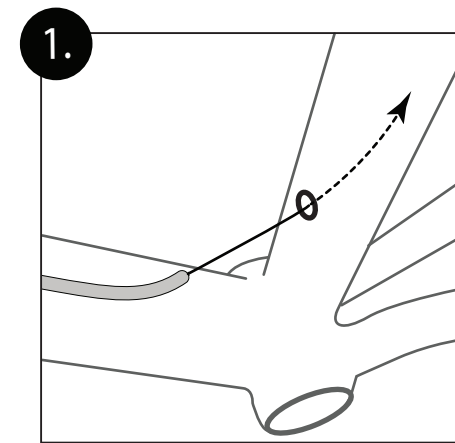

PRO LT
DROPPER SEATPOST
INSTALLATION
PRSI0094

OPTION A: PRAC0211

OPTION B: PRAC0212

WWW.PRO-BIKEGEAR.COM