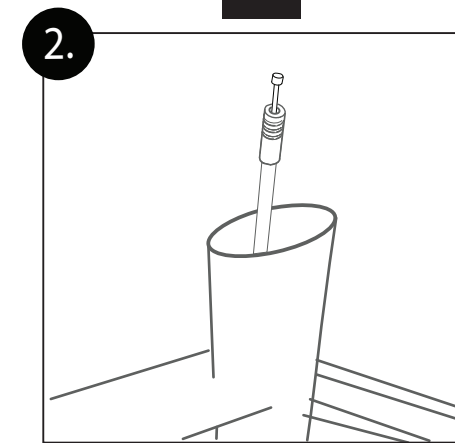

PRO LT
DROPPER SEATPOST
INSTALLATION
PRSI0094

OPTION A: PRAC0211

OPTION B: PRAC0212

WWW.PRO-BIKEGEAR.COM