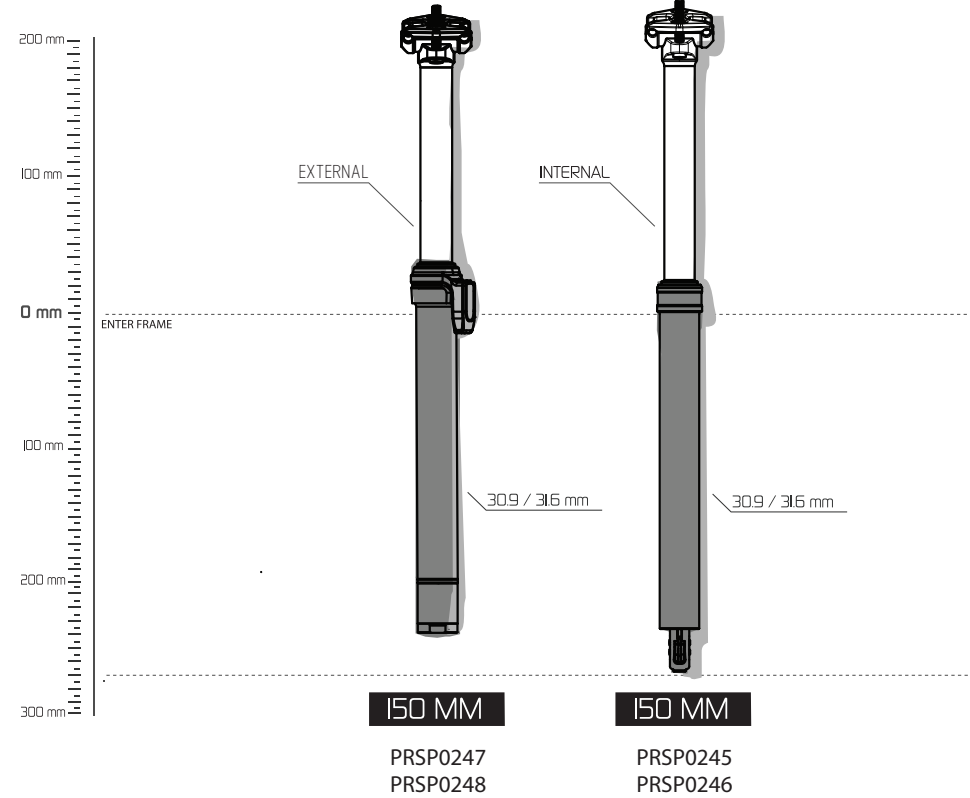

PRO LT
DROPPER SEATPOST
INSTALLATION
PRSI0094

OPTION A: PRAC0211

OPTION B: PRAC0212

WWW.PRO-BIKEGEAR.COM