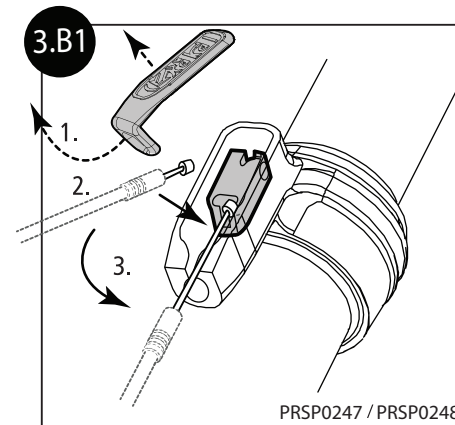

PRO LT
DROPPER SEATPOST
INSTALLATION
PRSI0094

OPTION A: PRAC0211

OPTION B: PRAC0212

WWW.PRO-BIKEGEAR.COM