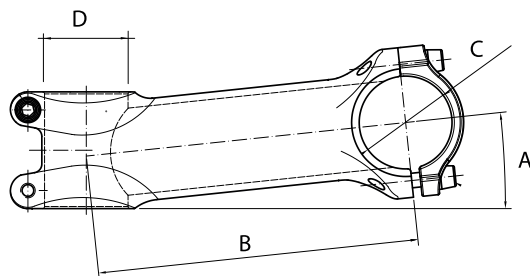

# MTB STEMS

|                             | Tharsis Trail | Tharsis XC     |           | Koryak  |           | Koryak Di2 |           |
|-----------------------------|---------------|----------------|-----------|---------|-----------|------------|-----------|
| <b>Material</b>             | AL7075        | AL7075         |           | AL7075  |           | AL7075     |           |
| <b>Angle (A)</b>            | 0 DEGR.       | -6 DEGR.       | -17 DEGR. | 0 DEGR. | ± 6 DEGR. | 0 DEGR.    | - 6 DEGR. |
| <b>Length (B)</b>           | 35-65MM       | 80-120MM       | 70-110MM  | 40-60MM | 70-100MM  | 40-60MM    | 70-100MM  |
| <b>Bar Diameter (C)</b>     | 31.8MM        | 31.8MM         |           | 31.8MM  |           | 31.8MM     |           |
| <b>Steerer Diameter (D)</b> | 1-1/8"        | 1-1/8"         |           | 1-1/8"  |           | 1-1/8"     |           |
| <b>Weight (from)</b>        | 95GR.         | 145GR. (110MM) |           | 110GR.  | 137GR.    | 110GR.     | 137GR.    |
| <b>Di2 Integration</b>      | NO            | NO             |           | NO      |           | YES        |           |
| <b>Colour</b>               | BLACK         | BLACK          |           | BLACK   |           | BLACK      |           |